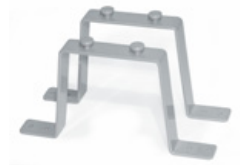

LiftUp Laptop Storage

by
Kondator

LiftUp rotates 360° for easy access of laptop.

Smooth cable management

LiftSystem Rail

Desk Spacers

LiftUp

Design and functionality at its best. Rotate for easy access to laptop with or without docking station. Supplied complete with rubber pad. May also be fitted with LiftSystem rail for easy slide underneath desktop.

LiftUp is available in Black, White and Silver version.

SPECIFICATIONS

- Esthetic appealing design
- Complete with rubber pad
- Dimensions:
 - Height 141 (162 mm incl. rail)
 - Width 381 mm
 - Depth 375 mm
 - Width platform 381 mm
 - Depth platform 340 mm
- Part no 431-LU10 Silver
Part no 431-LU10W White
Part no 431-LU10B Black
- Accessories:
 - LiftSystem rail
 - Part no 430-WA11, 400 mm
 - Part no 430-WA16, 600 mm
 - Desk Spacers, fits rail
 - Part no 427-CS08, 65 mm
 - Part no 427-CS09, 100 mm