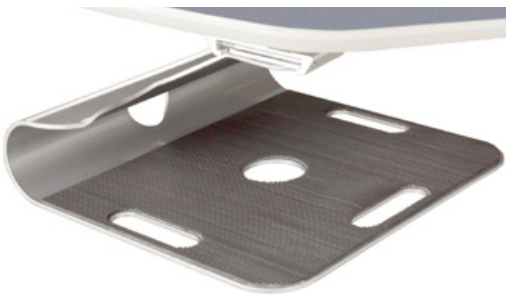

LiftUp Laptop Storage

by
Kondator

LiftUp rotates 360° for easy access of laptop.

Smooth cable management

LiftSystem Rail

Desk Spacers

LiftUp

Design and functionality at its best. Rotate for easy access to laptop with or without docking station. Supplied complete with rubber pad. May also be fitted with LiftSystem rail for easy slide underneath desktop.

LiftUp is available in Black, White and Silver version.

SPECIFICATIONS

- Esthetic appealing design
- Complete with rubber pad
- Dimensions:
 - Height 141 (162 mm incl. rail)
 - Width 381 mm
 - Depth 375 mm
 - Width platform 381 mm
 - Depth platform 340 mm
- Part no 431-LU10 Silver
Part no 431-LU10W White
Part no 431-LU10B Black
- Accessories:
 - LiftSystem rail
 - Part no 430-WA11, 400 mm
 - Part no 430-WA16, 600 mm
 - Desk Spacers, fits rail
 - Part no 427-CS08, 65 mm
 - Part no 427-CS09, 100 mm