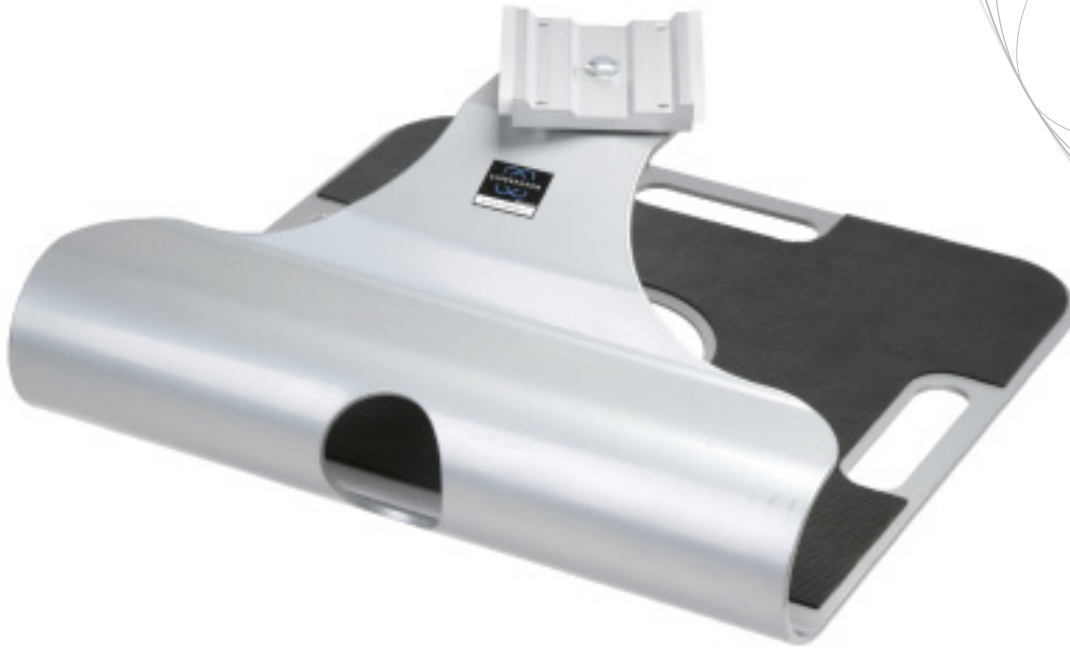

LiftUp Laptop Storage

by
Kondator

LiftUp rotates 360° for easy access of laptop.

Smooth cable management

LiftSystem Rail

Desk Spacers

LiftUp

Design and functionality at its best. Rotate for easy access to laptop with or without docking station. Supplied complete with rubber pad. May also be fitted with LiftSystem rail for easy slide underneath desktop.

LiftUp is available in Black, White and Silver version.

SPECIFICATIONS

- Esthetic appealing design
- Complete with rubber pad
- Dimensions:
 - Height 141 (162 mm incl. rail)
 - Width 381 mm
 - Depth 375 mm
 - Width platform 381 mm
 - Depth platform 340 mm
- Part no 431-LU10 Silver
Part no 431-LU10W White
Part no 431-LU10B Black
- Accessories:
 - LiftSystem rail
 - Part no 430-WA11, 400 mm
 - Part no 430-WA16, 600 mm
 - Desk Spacers, fits rail
 - Part no 427-CS08, 65 mm
 - Part no 427-CS09, 100 mm